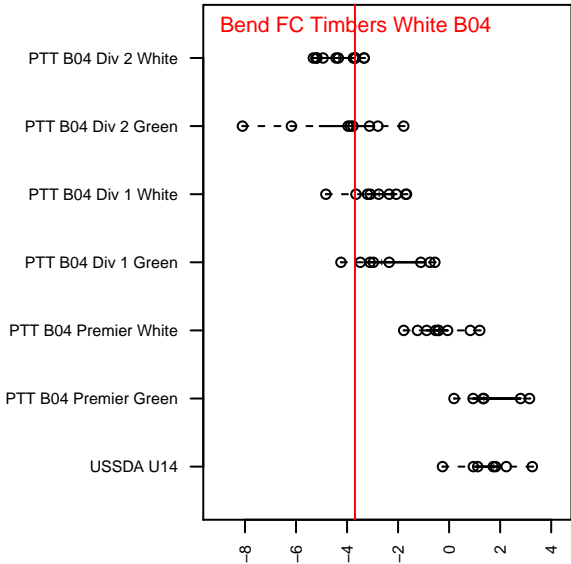

Bend FC Timbers White B04

Bend FC
 Bend, OR
 B04 total strength=920
 attack=2.45 defense=0.94
 fall league = PTT B04 Div 2 White
 spr league = Spr OYS B04 Div 2 Green
 notes= Deschutes

alt names used:
 Bend FC Timbers 04B White
 Bend FC Timbers 04B White
 Bend FC Timbers B04 White
 Bend FC Timbers 04B White

Venues played:
 2016 Spr OYS B04 Division 1 Green
 2017 Mt Hood Challenge U14 Silver
 2017 PTT B04 Division 2 White
 2017 OYS PTT Presidents Cup B04
 2017 Spr OYS B04 Division 2 Green

Bend FC Timbers White B04
 Dots are actual minus expected GF (blue circles) and GA (red triangles).
 Blue line is smoothed change in attack strength. Red is smoothed change in defense strength.

**attack and defense variance (black dot)
relative to other teams
and top 10 in region**

**attack and defense rating
relative to others at age
and all opponents in last 13 months**

Performance relative to 13 month average